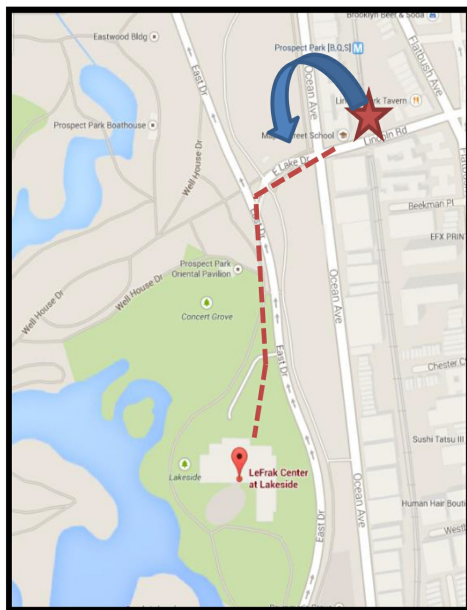

VENUE ADDRESS & MAP

VENUE:	The LeFrak Center at Lakeside Prospect Park
ADDRESS:	171 East Drive Brooklyn, New York 11225
BY SUBWAY	Lincoln Road at Ocean Avenue is the closest park pedestrian entrance to the facility. Take the B,Q, or S trains to Prospect Park subway station, and please see below for entrance points.
BY CAR	Driving directions may be found here: http://lakesidebrooklyn.com/
DROP OFF BY BUS	Busses are permitted to stop on Ocean Avenue to let children off at the dedicated bus stop. Please see pg. 2 for bus drop-off indications. Busses may then look for on street parking.
WEB:	http://www.LakesideBrooklyn.com
MAP:	http://www.prospectpark.org/visit/interactive-map
PARKING:	Street Parking is available around the Park's perimeter. * Please be aware of any parking restrictions and street cleaning signs.

MAP – ENTRANCE BY SUBWAY

- SUBWAY STOP – PROSPECT PARK (B,Q,S)**
- EXIT subway onto Lincoln Road
 - Turn RIGHT on Lincoln Rd. to Ocean Ave.
 - Cross over Ocean Avenue, and enter the park on E. Lake Drive
 - Make a LEFT onto East Drive, and continue until you reach Lakeside on the RIGHT hand side.